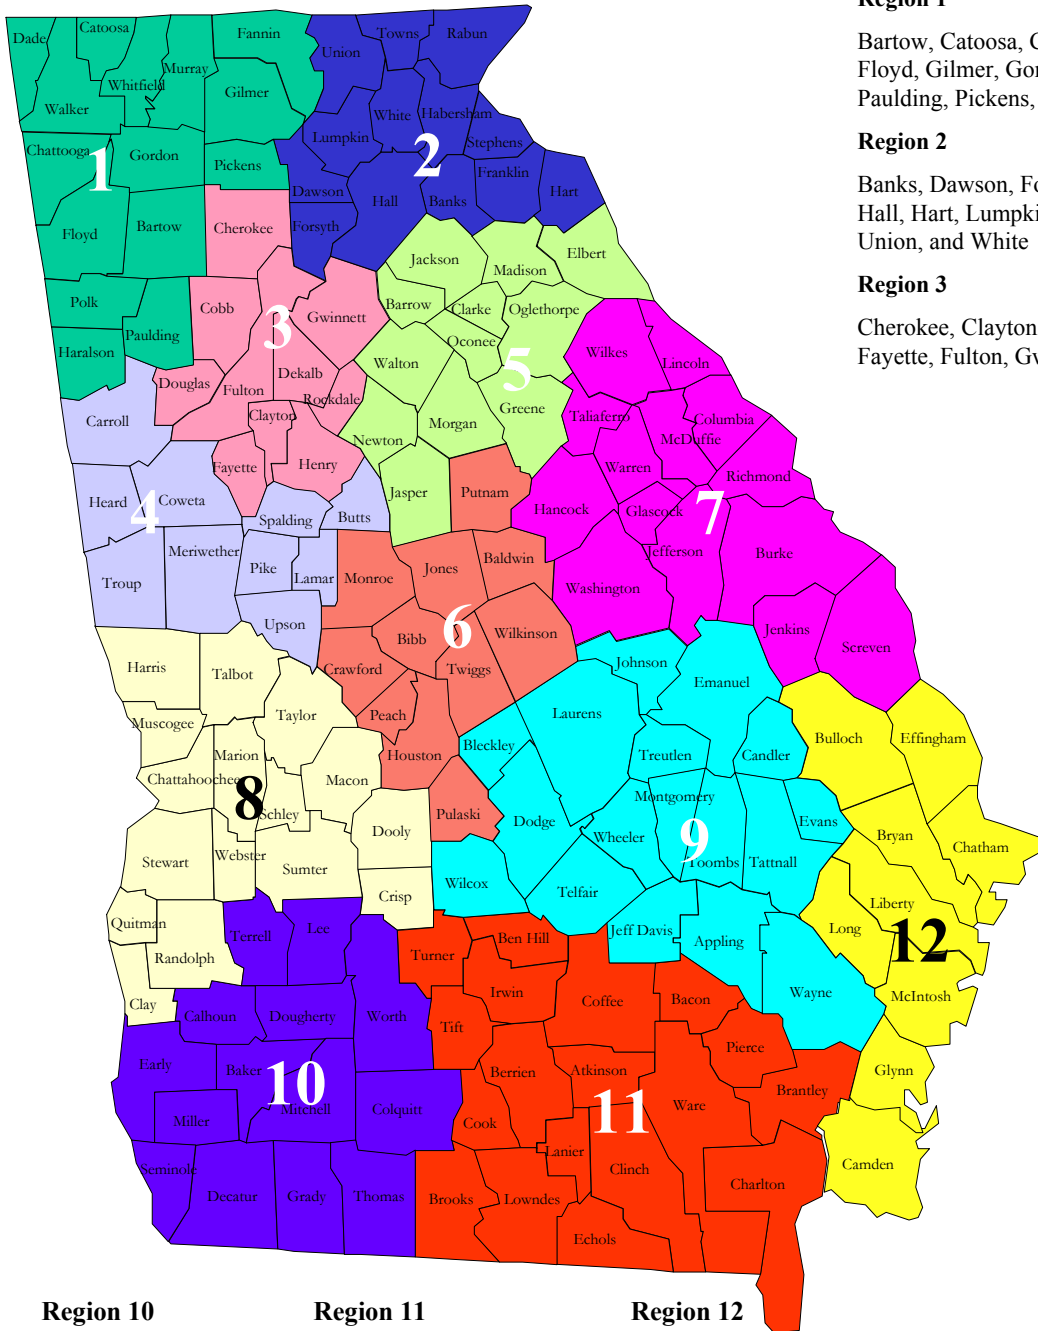

Division of Family and Children Services

Regional Map

Region 1

Bartow, Catoosa, Chattooga, Dade, Fannin, Floyd, Gilmer, Gordon, Haralson, Murray, Paulding, Pickens, Polk, Walker, and Whitfield

Region 2

Banks, Dawson, Forsyth, Franklin, Habersham, Hall, Hart, Lumpkin, Rabun, Stephens, Towns, Union, and White

Region 3

Cherokee, Clayton, Cobb, DeKalb, Douglas, Fayette, Fulton, Gwinnett, Henry and Rockdale

Region 4

Butts, Carroll, Coweta, Hard, Lamar, Meriwether, Pike, Spalding, Troup, and Upson

Region 5

Barrow, Clarke, Elbert, Greene, Jackson, Jasper, Madison, Morgan, Newton, Oconee, Oglethorpe, and Walton

Region 6

Baldwin, Bibb, Crawford, Houston, Jones, Monroe, Peach, Pulaski, Putnam, Twiggs, and Wilkinson

Region 7

Burke, Columbia, Glascock, Hancock, Jefferson, Jenkins, Lincoln, McDuffie, Richmond, Screven, Taliaferro, Warren, Washington, and Wilkes

Region 10

Baker, Calhoun, Colquitt, Decatur, Dougherty, Early, Grady, Lee, Miller, Mitchell, Seminole, Terrell, Thomas, and Worth

Region 11

Atkinson, Bacon, Ben Hill, Berrien, Brantley, Brooks, Charlton, Clinch, Coffee, Cook, Echols, Irwin, Lanier, Lowndes, Pierce, Tift, Turner and Ware